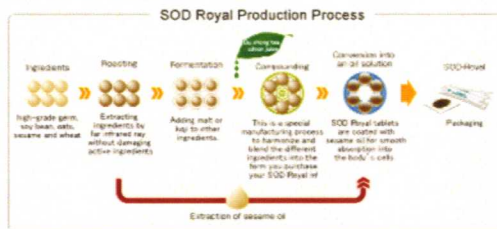

SOD-IST. SOD Royal

SOD like action foods

After extensive research, Dr. Niwa specially formulated Niwa SOD like action foods, called SOD Royal, using 100% plant-based ingredients like powdered du zhong tea, germ, soy bean, rice bran, adlai, wheat and sesame. Niwa SOD like action foods have undergone infrared ray roasting and fermentation processes and is an easily-digested oil solution.

TOP >> SOD Royal - Mild

SOD Royal - Mild

SOD Royal SOD like action foods is made from 100% natural ingredients such as powdered du zhong tea, germ, soy bean, rice bran, oats, wheat and sesame, and can be enjoyed at any time.

Product Name : SOD Royal Mild

Ingredients : Powdered du zhong tea, germ, soy bean, rice bran, oats, wheat, sesame oil, citron juice, sesame, rice malt

Servings per package : 60 or 120 sachets

Serving size : 3g

Country of origin : Japan

Pricing : Please inquire within

SOD Royal - Mild

*Click to enlarge the image

Data Analysis